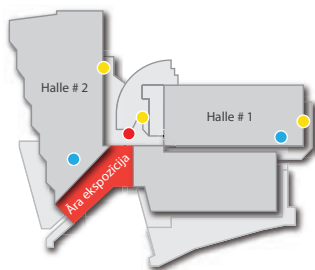

PLĀNS: ĀRA EKSPOZĪCIJA / PLAN: OUTSIDE EXPOSITION

- WC
- Expo cafe
- Informācija