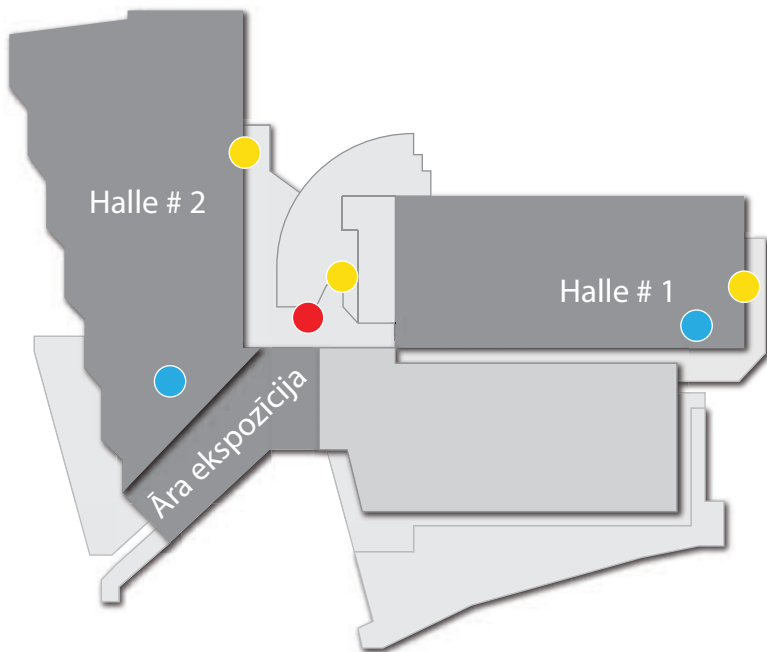

- WC
- Expo cafe
- Informācija