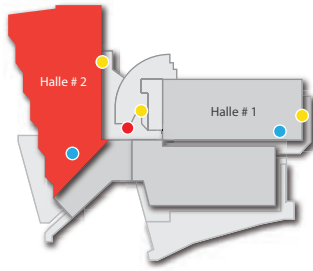

Companies that in the exhibition hall are highlighted in light-green colour has detailed product and their provided service presentation on www.buvlaukums.lv.

PLĀNS: HALLE # 2 / PLAN: HALL # 2

- WC
- Expo cafe
- Informācija
-  Lifts