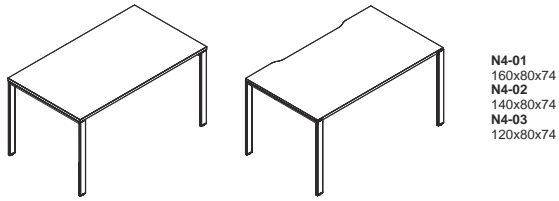

Functional features:

- Its universal design allows to create single, double and multi-person bench-type workplaces.
- Its stable and durable structure at the same time demonstrates lightness and delicacy.
- Practical scalloped edges of desktops guarantee a quick and easy cable management.
- A sliding desktop with a deep cable channel increases desk ergonomics.
- The creation of multi-person workstations on intermediate legs saves up office space.
- N4 system is compatible with ETUM partition screens.

light construction

Practical scalloped edges of desktops guarantee a quick and easy cable management.

Elements of the collection

Desks

N4-01
160x80x74
N4-02
140x80x74
N4-03
120x80x74

N4-04-A
160x160x74
N4-05-A
140x160x74
N4-06-A
120x160x74

N4-04-B
160x160x74
N4-05-B
140x160x74
N4-06-B
120x160x74

N4-04-C
160x160x74
N4-05-C
140x160x74
N4-06-C
120x160x74

Elements of the collection

Accessories

N4-100
147,4x15,4x10
N4-101
127,4x15,4x10
N4-102
107,4x15,4x10

N4-103
147,4x30x10
N4-104
127,4x30x10
N4-105
107,4x30x10

N4-106
150,6x30x10
N4-107
127,4x30x10
N4-108
107,4x30x10

N4-109
153,8x30x10
N4-110
133,8x30x10
N4-111
113,8x30x10

N4-112
50x18-24x54

N4-113
130x26,4x71,2