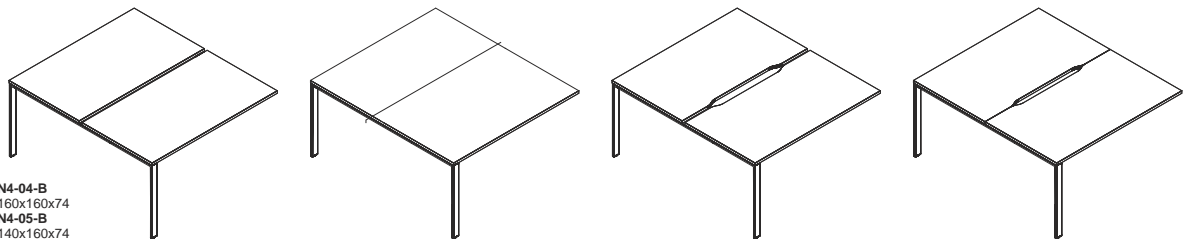

N4

System of desks

N4 is a system of single and double desks that allows to create functional and simple solutions to arrange office spaces. The common, recessed legs enable creating multi-person bench-type desk arrangements. Thanks to the sliding desktops and comfortable scalloped edges, making the access to large cable channels easy, these desks are exceptionally practical and comfortable. The N4 system takes into consideration modern aesthetics, it is characterised by simplicity and lightness of form.

Functional features:

- Its universal design allows to create single, double and multi-person bench-type workplaces.
- Its stable and durable structure at the same time demonstrates lightness and delicacy.
- Practical scalloped edges of desktops guarantee a quick and easy cable management.
- A sliding desktop with a deep cable channel increases desk ergonomics.
- The creation of multi-person workstations on intermediate legs saves up office space.
- N4 system is compatible with ETUM partition screens.

light construction

Practical scalloped edges of desktops guarantee a quick and easy cable management.

Elements of the collection

Desks

N4-01
160x80x74
N4-02
140x80x74
N4-03
120x80x74

N4-04-A
160x160x74
N4-05-A
140x160x74
N4-06-A
120x160x74

N4-04-B
160x160x74
N4-05-B
140x160x74
N4-06-B
120x160x74

N4-04-C
160x160x74
N4-05-C
140x160x74
N4-06-C
120x160x74

Elements of the collection

Accessories

N4-100
147,4x15,4x10
N4-101
127,4x15,4x10
N4-102
107,4x15,4x10