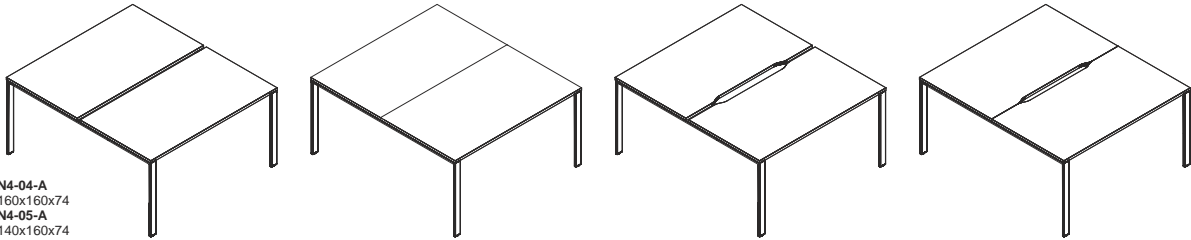

N4

System of desks

N4 is a system of single and double desks that allows to create functional and simple solutions to arrange office spaces. The common, recessed legs enable creating multi-person bench-type desk arrangements. Thanks to the sliding desktops and comfortable scalloped edges, making the access to large cable channels easy, these desks are exceptionally practical and comfortable. The N4 system takes into consideration modern aesthetics, it is characterised by simplicity and lightness of form.

Functional features:

- Its universal design allows to create single, double and multi-person bench-type workplaces.
- Its stable and durable structure at the same time demonstrates lightness and delicacy.
- Practical scalloped edges of desktops guarantee a quick and easy cable management.
- A sliding desktop with a deep cable channel increases desk ergonomics.
- The creation of multi-person workstations on intermediate legs saves up office space.
- N4 system is compatible with ETUM partition screens.

light construction

Practical scalloped edges of desktops guarantee a quick and easy cable management.

Elements of the collection

Desks

N4-01
160x80x74
N4-02
140x80x74
N4-03
120x80x74

N4-04-A
160x160x74
N4-05-A
140x160x74
N4-06-A
120x160x74

N4-103
147,4x30x10
N4-104
127,4x30x10
N4-105
107,4x30x10

N4-106
150,6x30x10
N4-107
127,4x30x10
N4-108
107,4x30x10

N4-109
153,8x30x10
N4-110
133,8x30x10
N4-111
113,8x30x10

N4-112
50x18-24x54

N4-113
130x26,4x71,2