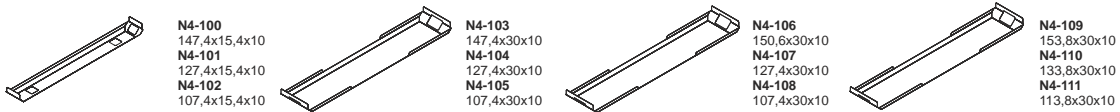

Functional features:

- Its universal design allows to create single, double and multi-person bench-type workplaces.
- Its stable and durable structure at the same time demonstrates lightness and delicacy.
- Practical scalloped edges of desktops guarantee a quick and easy cable management.
- A sliding desktop with a deep cable channel increases desk ergonomics.
- The creation of multi-person workstations on intermediate legs saves up office space.
- N4 system is compatible with ETUM partition screens.

light construction

Practical scalloped edges of desktops guarantee a quick and easy cable management.

Elements of the collection

Desks

N4-01
160x80x74
N4-02
140x80x74
N4-03
120x80x74

N4-04-A
160x160x74
N4-05-A
140x160x74
N4-06-A
120x160x74

N4-04-B
160x160x74
N4-05-B
140x160x74
N4-06-B
120x160x74

N4-04-C
160x160x74
N4-05-C
140x160x74
N4-06-C
120x160x74

Elements of the collection

Accessories

N4-100
147,4x15,4x10
N4-101
127,4x15,4x10
N4-102
107,4x15,4x10