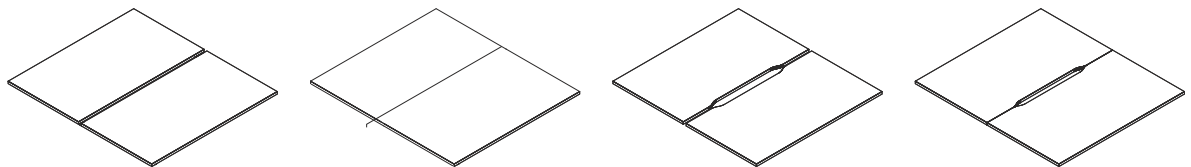

N4

System of desks

N4 is a system of single and double desks that allows to create functional and simple solutions to arrange office spaces. The common, recessed legs enable creating multi-person bench-type desk arrangements. Thanks to the sliding desktops and comfortable scalloped edges, making the access to large cable channels easy, these desks are exceptionally practical and comfortable. The N4 system takes into consideration modern aesthetics, it is characterised by simplicity and lightness of form.

Functional features:

- Its universal design allows to create single, double and multi-person bench-type workplaces.
- Its stable and durable structure at the same time demonstrates lightness and delicacy.
- Practical scalloped edges of desktops guarantee a quick and easy cable management.
- A sliding desktop with a deep cable channel increases desk ergonomics.
- The creation of multi-person workstations on intermediate legs saves up office space.
- N4 system is compatible with ETUM partition screens.

light construction

Practical scalloped edges of desktops guarantee a quick and easy cable management.

Elements of the collection

Desks

N4-01
160x80x74
N4-02
140x80x74
N4-03
120x80x74

N4-04-A
160x160x74
N4-05-A
140x160x74
N4-06-A
120x160x74

N4-04-B
160x160x74
N4-05-B
140x160x74
N4-06-B
120x160x74

N4-04-C
160x160x74
N4-05-C
140x160x74
N4-06-C
120x160x74

Elements of the collection

Accessories

N4-100
147,4x15,4x10
N4-101
127,4x15,4x10
N4-102
107,4x15,4x10